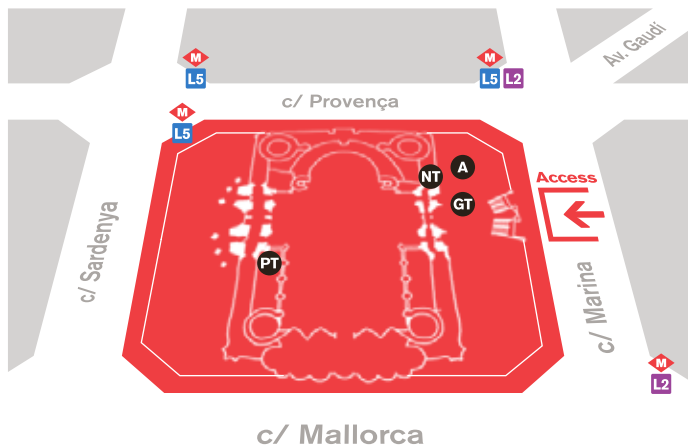

NT Nativity Tower PT Passion Tower A Audio guide service GT Guided tour

TOP VIEWS

Date
02/11/2017

Entrance time
13:00 h - 13:15 h

Type of ticket
Under 30 years old

Possession of this ticket signals acceptance of the following terms: